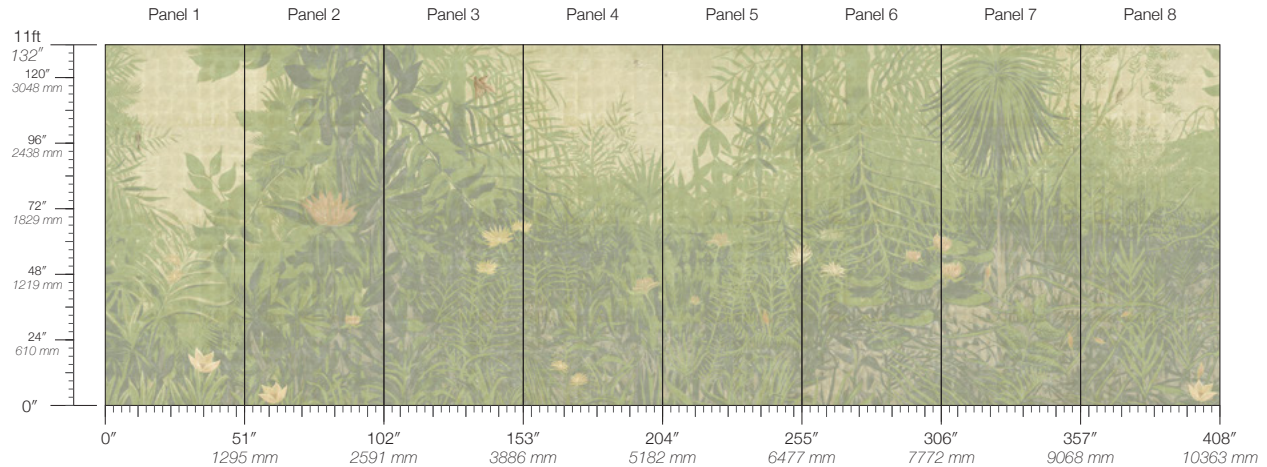

Wanderlust Voyage

Suitable for residential and commercial projects

COLOR
Voyage

STOCK
Made to order

REPEAT
Non-repeating

CONTACT
sales@calicowallpaper.com
+1 718 243 1705
57 Lispenard Street
New York, NY 10013 USA

ITEM
4516

MINIMUM
1 panel

LEAD TIME
4 weeks to print

CONTENT
Type II Vinyl

MAINTENANCE
Water-based cleanser

ORIGIN
USA

DISCLAIMER
Panel maps represent mural artwork only. Reference the physical sample for color and texture.

PANEL WIDTH
51" / 1295 mm trimmed

FLAMMABILITY
ASTM E84 Adhered Class A

DETAILS
Custom options available

PANEL HEIGHT
132" / 3353 mm standard

ENVIRONMENTAL
Recycled Content, Phthalate Free

PRICE
Available upon request